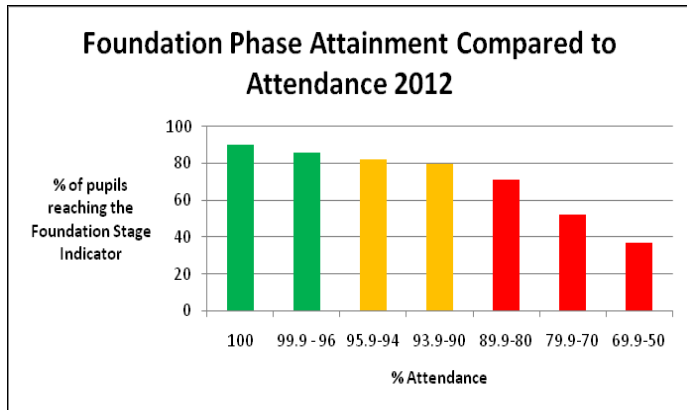

YSGOL GYMRAEG GWAUN Y NANT

Pennaeth /Headteacher: Mr A R Lloyd
 Amroth Court, Caldys Close, Y Barri, Bro Morgannwg. CF62 9DU

Ffôn/Telephone: 01446 421723
 Ffacs/Fax: 01446 733202

Green	100%	Not missing any lessons.
	99%	Your child will have missed 10 lessons over a school year.
	98%	Your child will have missed 20 lessons over a school year.
	97%	Your child will have missed 30 lessons over a school year.
Amber	96%	Missing about 8 days of school over the year. It will be difficult to catch up on the lost learning from 40 lessons.
	95%	Missing about 2 weeks of school over the year.
	93%	Missing 14 days of school over the year. This is almost three weeks which is a significant amount of education to lose.
Red	92% and below	Missing more than 3 weeks of education over the year. A serious loss of learning which is likely to have a detrimental effect on achievement and life chances.

@gwaunynant

Ysgol Gwaun y Nant

Gwyrdd	100%	Ddim yn colli gwersi.
	99%	Colli tua 10 gwers dros y flwyddyn
	98%	Colli tua 20 gwers dros y flwyddyn
	97%	Colli tua 30 gwers dros y flwyddyn
Melyn	96%	Colli tua 8 diwrnod ysgol dros y flwyddyn. Byddai'n anodd dal i fyny gyda'r dysgu a fethwyd o 40 gwers
	95%	Colli tua pythefnos o ysgol dros y flwyddyn.
	93%	Yn methu 14 diwrnod ysgol dros y flwyddyn. Mae hyn yn agos at dair wythnos sy'n rhan sylweddol o ddysgu i'w fethu.
Coch	92% and below	Colli mwy na tair wythnos o ysgol dros y flwyddyn . Colled addysgol difrifol sy'n debygol o effeithio'n negyddol ar gyflawniad a chyfleoedd bywyd