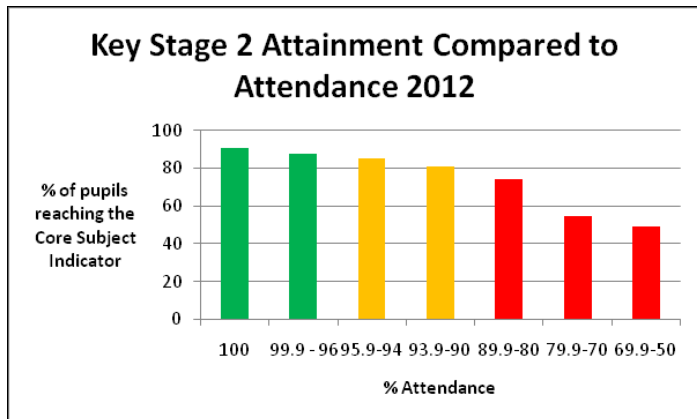

YSGOL GYMRAEG GWAUN Y NANT

Pennaeth /Headteacher: Mr A R Lloyd
 Amroth Court, Caldys Close, Y Barri, Bro Morgannwg. CF62 9DU

Ffôn/Telephone: 01446 421723
 Ffacs/Fax: 01446 733202

Green	100%	Not missing any lessons.
	99%	Your child will have missed 10 lessons over a school year.
	98%	Your child will have missed 20 lessons over a school year.
	97%	Your child will have missed 30 lessons over a school year.
Amber	96%	Missing about 8 days of school over the year. It will be difficult to catch up on the lost learning from 40 lessons.
	95%	Missing about 2 weeks of school over the year.
	93%	Missing 14 days of school over the year. This is almost three weeks which is a significant amount of education to lose.
Red	92% and below	Missing more than 3 weeks of education over the year. A serious loss of learning which is likely to have a detrimental effect on achievement and life chances.